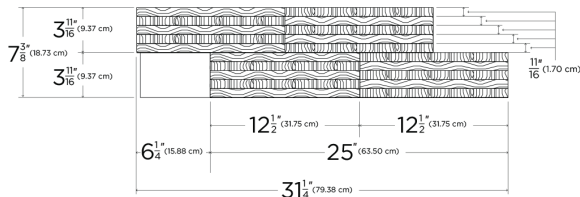

PARALLELS

the expression of continuity and precision

Luxurious from every angle, DuChâteau Wall Coverings offer refined sophistication and depth to any surface with clean lines and geometric-inspired elegance.

WALL COVERINGS

SPECIFICATIONS & COLORS

- **SPECIES (s)**
  Defined per Finish
  (see color chart)
- **CUT PATTERN**
  Straight
- **THICKNESS**
  *3/4 inches (19.05 mm)
- **TILES/BOX**
  16
- **COLORS**
  13 Available
- **GRADE**
  Aged Character with Knots
- **COVERAGE/TILE**
  *1.29 sf. (0.120 m²)
- **WEIGHT/TILE**
  *3.50 lbs. (1.59 kg) • Walnut
  *3.80 lbs. (1.72 kg) • White Oak
- **INSTALL DIRECTION**
  Horizontal, Vertical or Diagonal
- **FIRE RESISTANT**
  Optional "A Rating" Fire Retardant
- **SURFACE TEXTURE (st)**
  Defined per Finish
  (see color chart)
- **COVERAGE/BOX**
  *20.64 sf. (1.92 m²)
- **WEIGHT/BOX**
  *59.85 lbs. (27.15 kg) • Walnut
  *64.65 lbs. (29.32 kg) • White Oak
- **INSTALLATION**
  Construction Glue &
  Fine Needle Nails
- **Weight, coverage and dimensions may vary depending on finish and the natural expansion and contraction of wood.**

ICEBERG	TABAK	OLDE DUTCH	SILVER	SAND	SMOKE	LUGANO	NOIR	GOLD	AMERICAN WALNUT	BROWN ASH	GOLDEN OAK	STOUT
S WHITE OAK	WHITE OAK	WHITE OAK	WHITE OAK	WHITE OAK	WHITE OAK	WHITE OAK	WHITE OAK	WHITE OAK	WALNUT	WALNUT	WHITE OAK	WALNUT
ST LIGHT WIRE-BRUSH	LIGHT WIRE-BRUSH	LIGHT WIRE-BRUSH	LIGHT WIRE-BRUSH	LIGHT WIRE-BRUSH	LIGHT WIRE-BRUSH	LIGHT WIRE-BRUSH	LIGHT WIRE-BRUSH	LIGHT WIRE-BRUSH	SMOOTH	SMOOTH	SMOOTH	SMOOTH

Product Sample Disclaimer

Installation and Performance Disclaimer

For more information, please contact us at 1-888-DUCHATEAU or visit duchateau.com

REVISION DATE: SEPTEMBER 2016