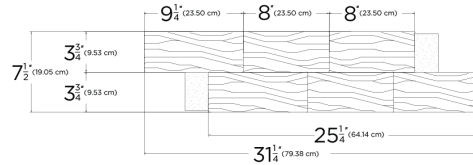

SCALE RECKT

the harmony of overlapping shapes with volume

Luxurious from every angle, DuChâteau Wall Coverings offer refined sophistication and depth to any surface with clean lines and geometric-inspired elegance.

WALL COVERINGS

SPECIFICATIONS & COLORS

- **SPECIES (s)**
  White Oak or Walnut
  (see color chart)
- **CUT PATTERN**
  Straight
- **THICKNESS**
  *1-3/16 inches (30.16 mm)
- **TILES/BOX**
  16
- **COLORS**
  13 Available
- **GRADE**
  Aged Character with Knots
- **COVERAGE/TILE**
  *1.32 sf. (0.123 m²)
- **WEIGHT/TILE**
  *3.10 lbs. (1.41 kg) • Walnut
  *3.38 lbs. (1.53 kg) • White Oak
- **INSTALL DIRECTION**
  Horizontal, Vertical or Diagonal
- **FIRE RESISTANT**
  Optional "A Rating" Fire Retardant
- **SURFACE TEXTURE (st)**
  Smooth
  (see color chart)
- **COVERAGE/BOX**
  *21.12 sf. (1.96 m²)
- **WEIGHT/BOX**
  *53.45 lbs. (24.24 kg) • Walnut
  *57.93 lbs. (26.28 kg) • White Oak
- **INSTALLATION**
  Construction Glue &
  Fine Needle Nails
- **Weight, coverage and dimensions may vary depending on finish and the natural expansion and contraction of wood.**

ICEBERG	TABAK	OLDE DUTCH	SILVER	SAND	SMOKE	LUGANO	NOIR	GOLD	AMERICAN WALNUT	BROWN ASH	GOLDEN OAK	STOUT
S WHITE OAK	WHITE OAK	WHITE OAK	WHITE OAK	WHITE OAK	WHITE OAK	WHITE OAK	WHITE OAK	WHITE OAK	WALNUT	WALNUT	WHITE OAK	WALNUT
ST LIGHT WIRE-BRUSH	LIGHT WIRE-BRUSH	LIGHT WIRE-BRUSH	LIGHT WIRE-BRUSH	LIGHT WIRE-BRUSH	LIGHT WIRE-BRUSH	LIGHT WIRE-BRUSH	LIGHT WIRE-BRUSH	LIGHT WIRE-BRUSH	SMOOTH	SMOOTH	SMOOTH	SMOOTH

Product Sample Disclaimer

Installation and Performance Disclaimer

For more information, please contact us at 1-888-DUCHATEAU or visit duchateau.com

REVISION DATE: SEPTEMBER 2016