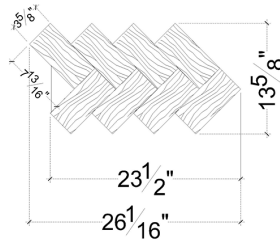

TRESSES

the interlace of nature's beauty

Luxurious from every angle, DuChâteau Wall Coverings offer refined sophistication and depth to any surface with clean lines and geometric-inspired elegance.

WALL COVERINGS

SPECIFICATIONS & COLORS

- **SPECIES (s)**
  Defined per Finish
  (see color chart)
- **GRADE**
  Character
- **SURFACE TEXTURE (st)**
  Defined per Finish
  (see color chart)
- **CUT PATTERN**
  Curved
- **COVERAGE/TILE**
  *1.57 sf. (0.133 m²)
- **COVERAGE/BOX**
  *18.84 sf. (1.75 m²)
- **THICKNESS**
  *3/4 inches (19.05 mm)
- **WEIGHT/TILE**
  *3.54 lbs. (1.606 kg) • Walnut
  *3.664 lbs. (1.662 kg) • White Oak
- **WEIGHT/BOX**
  *43.22 lbs. (19.604 kg) • Walnut
  *45.03 lbs. (20.425 kg) • White Oak
- **TILES/BOX**
  12
- **INSTALL DIRECTION**
  Horizontal, Vertical or Diagonal
- **INSTALLATION**
  Construction Glue &
  Fine Needle Nails
- **COLORS**
  13 Available
- **FIRE RESISTANT**
  Optional "A Rating" Fire Retardant
- Weight, coverage and dimensions may vary depending on finish and the natural expansion and contraction of wood.

ICEBERG	TABAK	OLDE DUTCH	SILVER	SAND	SMOKE	LUGANO	NOIR	GOLD	AMERICAN WALNUT	BROWN ASH	GOLDEN OAK	STOUT
S WHITE OAK	S WHITE OAK	S WHITE OAK	S WHITE OAK	S WHITE OAK	S WHITE OAK	S WHITE OAK	S WHITE OAK	S WHITE OAK	S WALNUT	S WALNUT	S WHITE OAK	S WALNUT
ST FINE SAWN	ST FINE SAWN	ST FINE SAWN	ST FINE SAWN	ST FINE SAWN	ST FINE SAWN	ST FINE SAWN	ST FINE SAWN	ST FINE SAWN	ST SMOOTH	ST SMOOTH	ST SMOOTH	ST SMOOTH

DuCHÂTEAU

Product Sample Disclaimer

Installation and Performance Disclaimer

For more information, please contact us at 1-888-DUCHATEAU or visit duchateau.com **REVISION DATE: SEPTEMBER 2016**