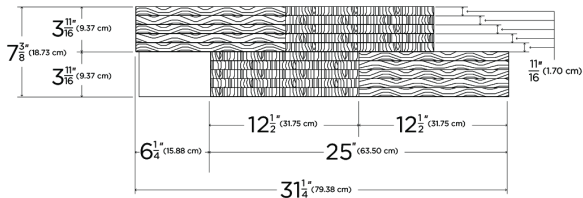

VERTEX

the balanced perfection of the angle

Luxurious from every angle, DuChâteau Wall Coverings offer refined sophistication and depth to any surface with clean lines and geometric-inspired elegance.

WALL COVERINGS

SPECIFICATIONS & COLORS

- **SPECIES (s)**
  Defined per Finish
  (see color chart)
- **CUT PATTERN**
  Angled
- **THICKNESS**
  *3/4 inches (19.05 mm)
- **TILES/BOX**
  16
- **COLORS**
  13 Available
- **GRADE**
  Aged Character with Knots
- **COVERAGE/TILE**
  *1.29 sf. (0.120 m²)
- **WEIGHT/TILE**
  *3.05 lbs. (1.38 kg) • Walnut
  *3.40 lbs. (1.54 kg) • White Oak
- **INSTALL DIRECTION**
  Horizontal, Vertical or Diagonal
- **FIRE RESISTANT**
  Optional "A Rating" Fire Retardant
- **SURFACE TEXTURE (st)**
  Defined per Finish
  (see color chart)
- **COVERAGE/BOX**
  *20.64 sf. (1.92 m²)
- **WEIGHT/BOX**
  *52.65 lbs. (23.88 kg) • Walnut
  *58.25 lbs. (26.42 kg) • White Oak
- **INSTALLATION**
  Construction Glue &
  Fine Needle Nails
- **Weight, coverage and dimensions may vary depending on finish and the natural expansion and contraction of wood.**

ICEBERG	TABAK	OLDE DUTCH	SILVER	SAND	SMOKE	LUGANO	NOIR	GOLD	AMERICAN WALNUT	BROWN ASH	GOLDEN OAK	STOUT
S WHITE OAK	WHITE OAK	WHITE OAK	WHITE OAK	WHITE OAK	WHITE OAK	WHITE OAK	WHITE OAK	WHITE OAK	WALNUT	WALNUT	WHITE OAK	WALNUT
ST LIGHT WIRE-BRUSH	LIGHT WIRE-BRUSH	LIGHT WIRE-BRUSH	LIGHT WIRE-BRUSH	LIGHT WIRE-BRUSH	LIGHT WIRE-BRUSH	LIGHT WIRE-BRUSH	LIGHT WIRE-BRUSH	LIGHT WIRE-BRUSH	SMOOTH	SMOOTH	SMOOTH	SMOOTH

DUCHÂTEAU

Product Sample Disclaimer

Installation and Performance Disclaimer

For more information, please contact us at 1-888-DUCHATEAU or visit duchateau.com

REVISION DATE: SEPTEMBER 2016